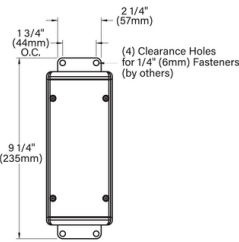

SIDE VIEW

END VIEW