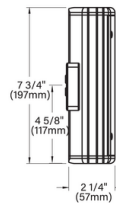

Universal Power Module PM2 - Tree Strap Mount - 48" - With Safety Cable - Remote Driver - Aluminum

Date Project Type

IP66

RoHS

[Downloads](#)

[Product Image](#)

[Technical Drawing](#)

FRONT VIEW

SIDE VIEW

END VIEW

OPTIONAL MOUNTING BRACKET

SAFETY CABLE