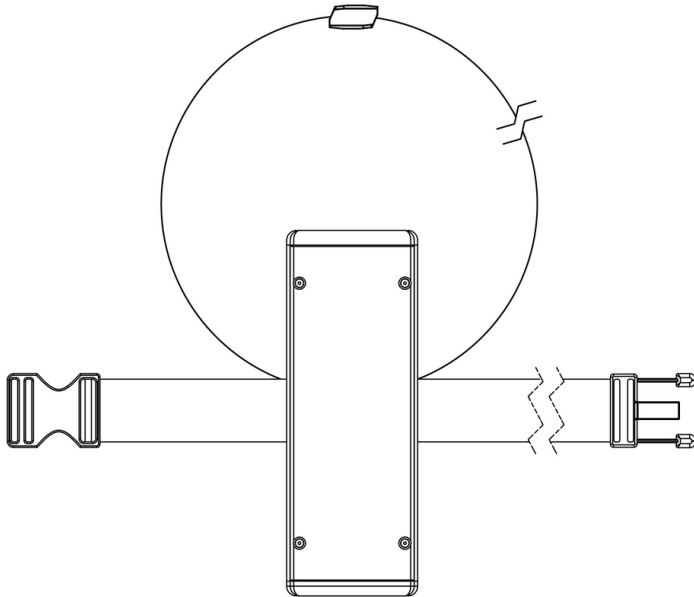

# Universal Power Module PM2 - Tree Strap Mount - 48" - With Safety Cable - Remote Driver - Aluminum

Date  Project  Type

IP66

RoHS

[Downloads](#)

[Product Image](#)

[Technical Drawing](#)