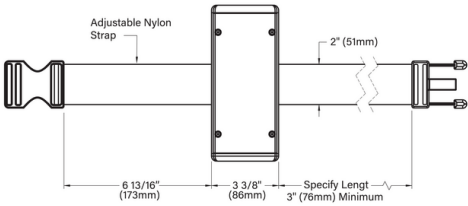

Universal Power Module PM2 - Tree Strap Mount - 48" - With Safety Cable - Remote Driver - Aluminum

Date Project Type

IP66

RoHS

[Downloads](#)

[Product Image](#)

[Technical Drawing](#)

FRONT VIEW

SIDE VIEW

END VIEW

OPTIONAL MOUNTING BRACKET

SAFETY CABLE