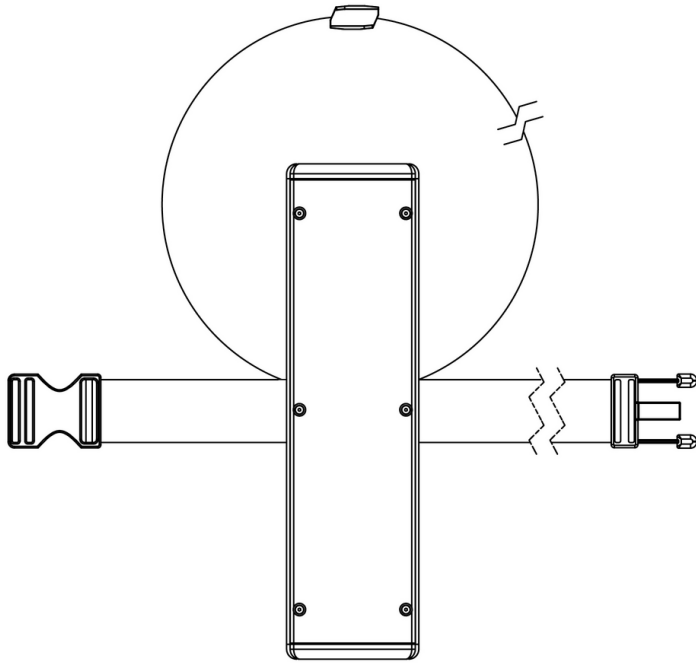

Driver Within Junction Box

Universal Power Module PM2 - Tree Strap Mount - 48" - With Safety Cable - Remote Two Drivers - Aluminum

Date

Project

Type

Page: 1 of 5

IP66

RoHS

[Downloads](#)

[Product Image](#)