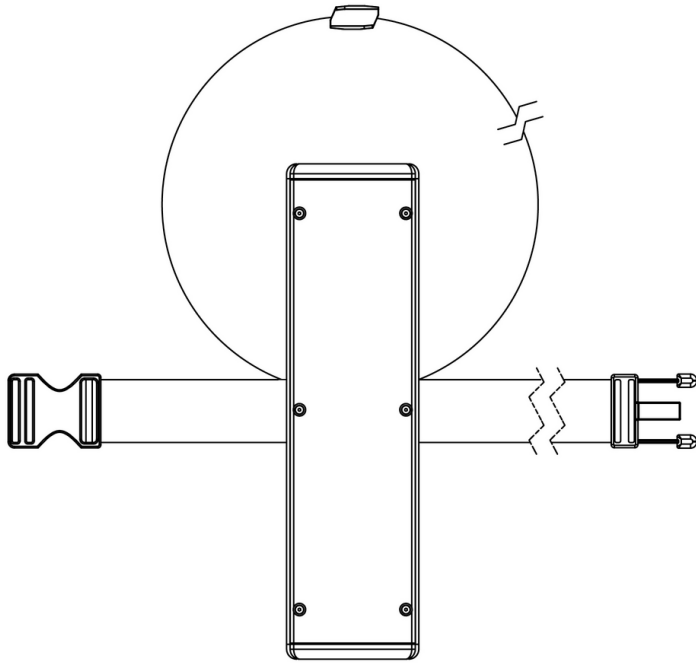

Transformer Within Junction Box

Universal Power Module PM2 - Tree Strap Mount - 48" - With Safety Cable - Remote Two Transformers - Aluminum

Date

Project

Type

IP66

RoHS

[Downloads](#)

[Product Image](#)

Universal Power Module PM2 - Tree Strap Mount - 48" - With Safety Cable - Remote Two Transformers - Aluminum

Date Project Type

Configure

PM2 - **TS-48 -** **TRT-RM -** **AL -** **___ -** **___ -**
 01 02 03 04 05 06