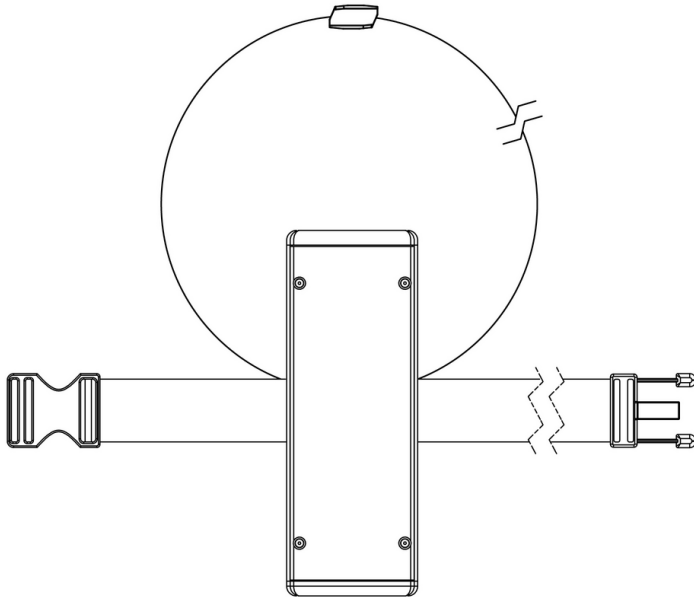

Driver Within Junction Box

Universal Power Module PM2 - Tree Strap Mount - 72" - With Safety Cable - Remote Driver - Aluminum

Date

Project

Type

Page: 1 of 5

IP66

RoHS

[Downloads](#)

[Product Image](#)