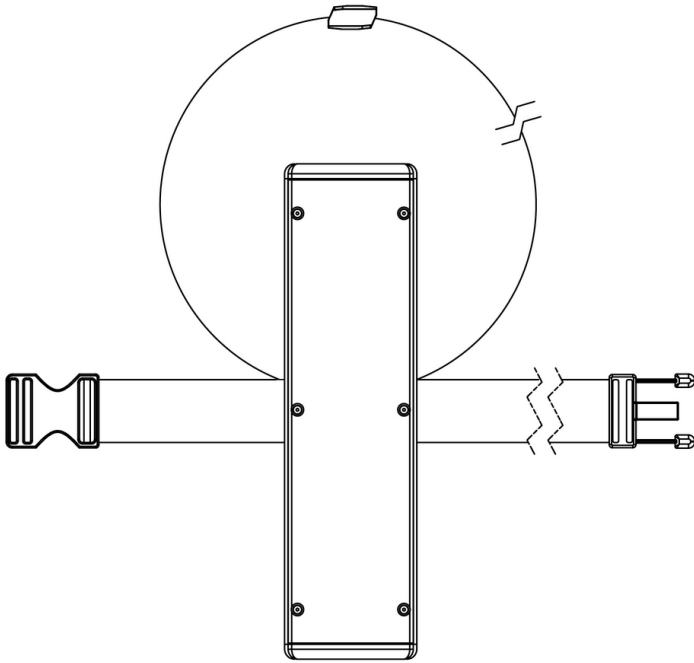

Driver Within Junction Box

Universal Power Module PM2 - Tree Strap Mount - 72" - With Safety Cable - Remote Two Drivers - Aluminum

Date

Project

Type

Page: 1 of 5

IP66

RoHS

[Downloads](#)

[Product Image](#)