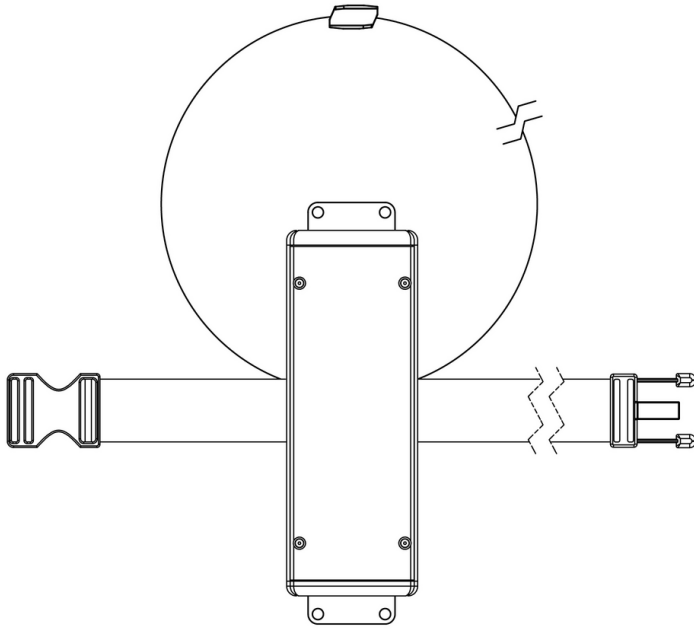

Driver Within Junction Box

Universal Power Module PM2 - Tree Strap Mount - 72" - With Safety Cable and Mounting Brackets - Remote Driver - Aluminum

Date

Project

Type

Page: 1 of 5

IP66

RoHS

[Downloads](#)

[Product Image](#)