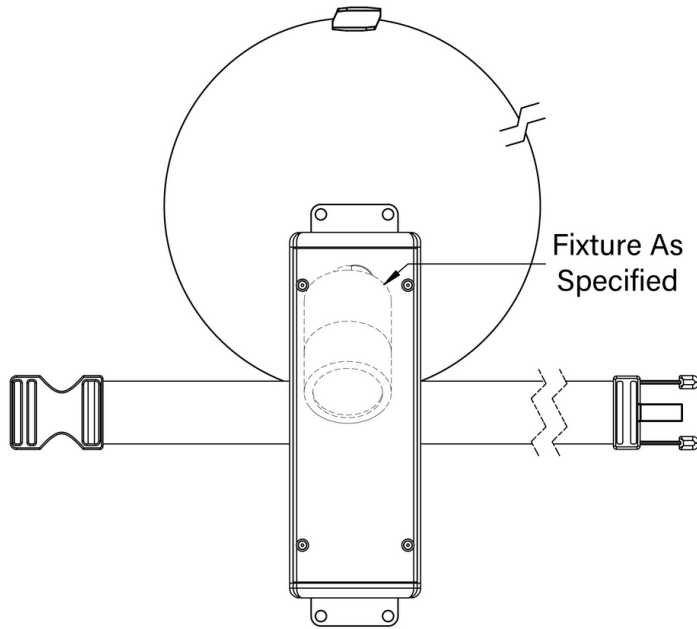

Universal Power Module PM2 - Tree Strap Mount - 72" - With Safety Cable and Mounting Brackets - Single - Offset - Aluminum

Date

Project

Type

IP66

RoHS

[Downloads](#)

[Product Image](#)

Installation: Tree Strap mounting system facilitates non-invasive installation. Adjustable nylon strap is mold and mildew resistant and will not hinder tree growth. Stainless steel safety cable maintains UPM mounting when nylon strap is disengaged.