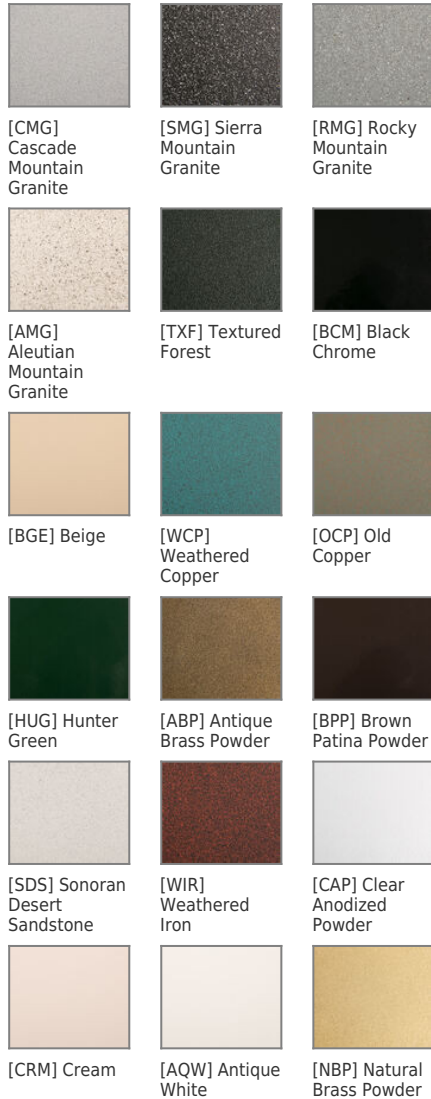

03 VERSION

SO - Single - Offset

04 MATERIAL

AL - Aluminum

06 FINISHES

Standard Finishes

BLP, BZP, WHP, SAP, BLW, BZW, WHW, VER

Premium Finishes

Finish: Standard Finishes, Premium Finishes, Other - RAL, Other - Custom Color

Finish Detail: StarGuard, our 15-stage chromate-free process, cleans and conversion coats aluminum components prior to application of Class 'A' TGIC polyester powder coating. It is RoHS compliant.

Date Project Type

Finishes

STANDARD FINISHES

PREMIUM FINISHES

OTHER - RAL

[RAL] RAL Color

OTHER - CUSTOM COLOR

[CUS] Custom Color