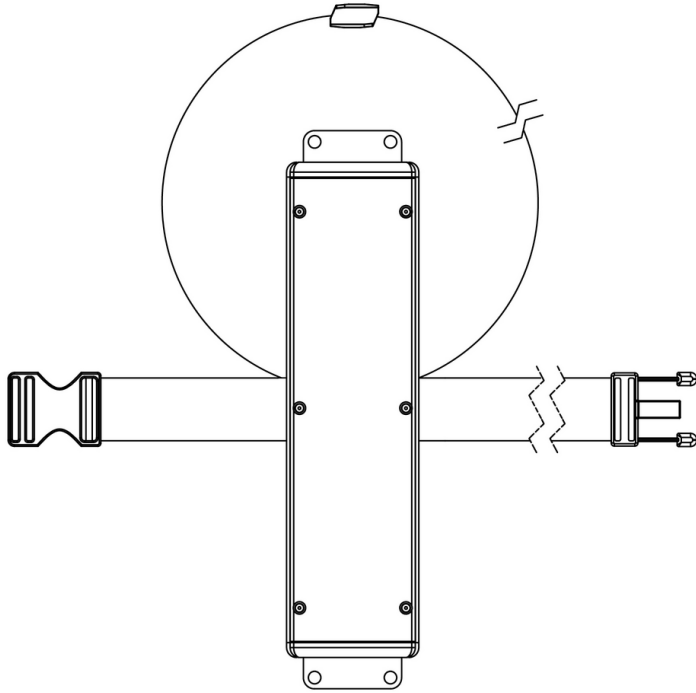

Transformer within Junction Box

Universal Power Module PM2 - Tree Strap Mount - 72" - With Safety Cable and Mounting Brackets - Remote Two Transformers - Aluminum

Date

Project

Type

Page: 1 of 5

IP66

RoHS

[Downloads](#)

[Product Image](#)

Universal Power Module PM2 - Tree Strap Mount - 72" - With Safety Cable and Mounting Brackets - Remote Two Transformers - Aluminum

Date Project Type

Configure

PM2 - **TS-72-MB -** **TRT-RM -** **AL -** **___ -** **___ -**
 01 02 03 04 05 06