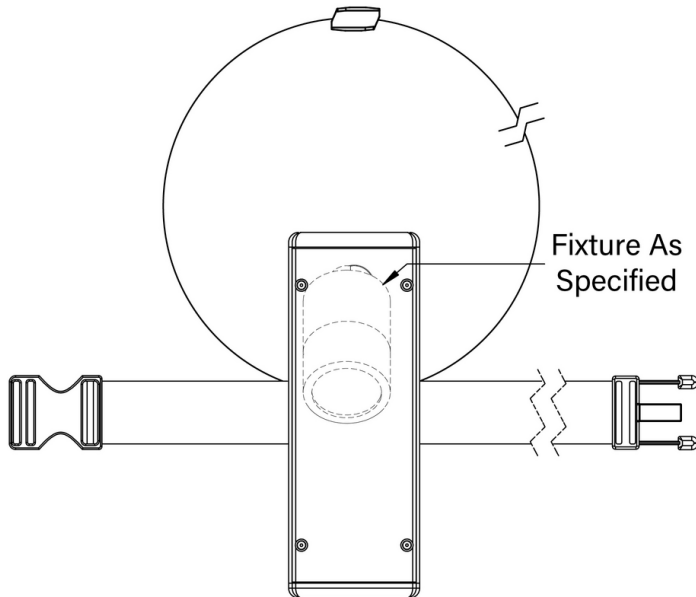

Universal Power Module PM2 - Tree Strap Mount - 72" - With Safety Cable - Single - Offset - Aluminum

Date

Project

Type

IP66

RoHS

[Downloads](#)

[Product Image](#)

Installation: Tree Strap mounting system facilitates non-invasive installation. Adjustable nylon strap is mold and mildew resistant and will not hinder tree growth. Stainless steel safety cable maintains UPM mounting when nylon strap is disengaged.