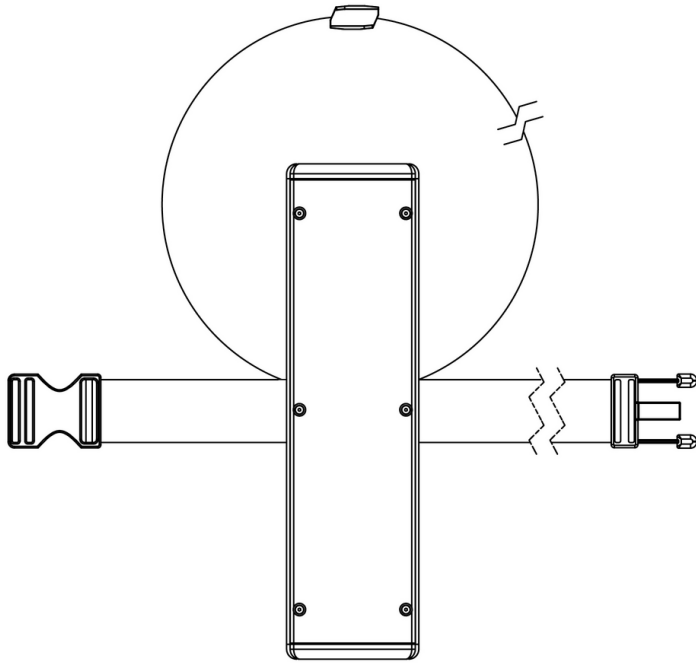

Transformer within Junction Box

Universal Power Module PM2 - Tree Strap Mount - 72" - With Safety Cable - Remote Two Transformers - Aluminum

Date

Project

Type

Page: 1 of 5

IP66

RoHS

[Downloads](#)

[Product Image](#)