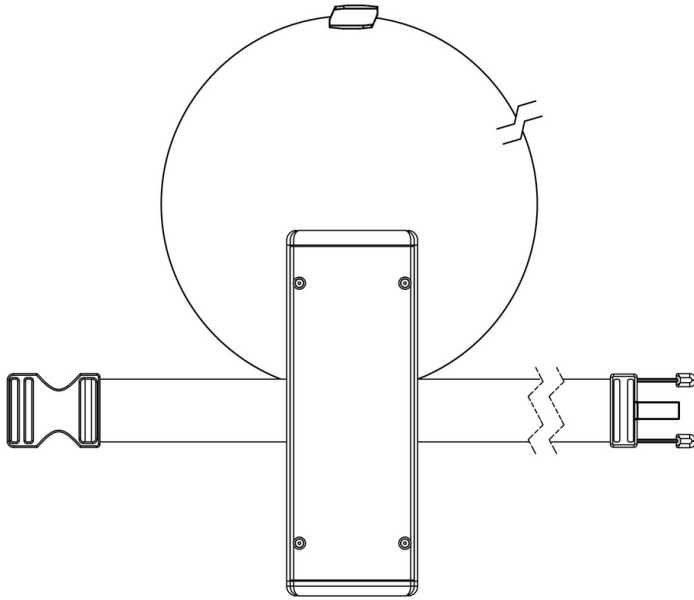

Driver Within Junction Box

Universal Power Module PM2 - Tree Strap Mount - Custom - With Safety Cable - Remote Driver - Aluminum

Date

Project

Type

Page: 1 of 5

IP66

RoHS

[Downloads](#)

[Product Image](#)