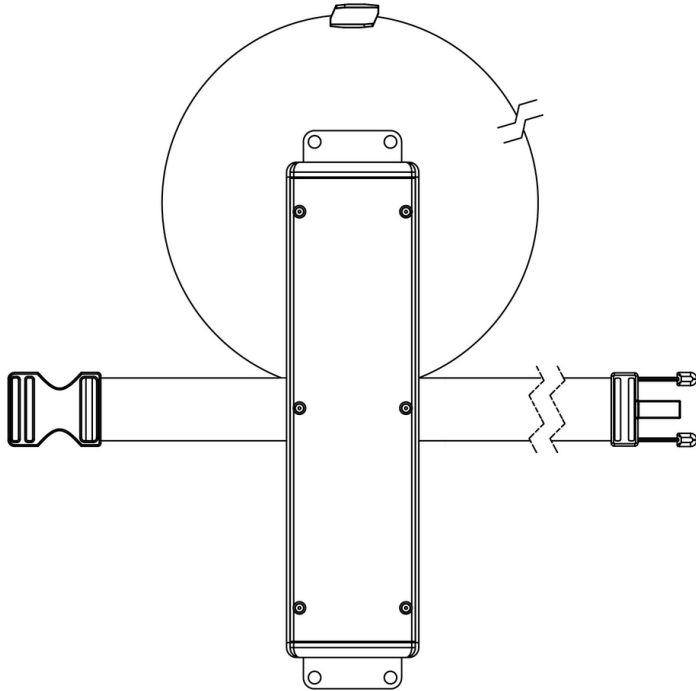

# Universal Power Module PM2 - Tree Strap Mount - Custom - With Safety Cable and Mounting Brackets - Remote Two Drivers - Aluminum

Date

Project

Type

IP66

RoHS

[Downloads](#)

[Product Image](#)