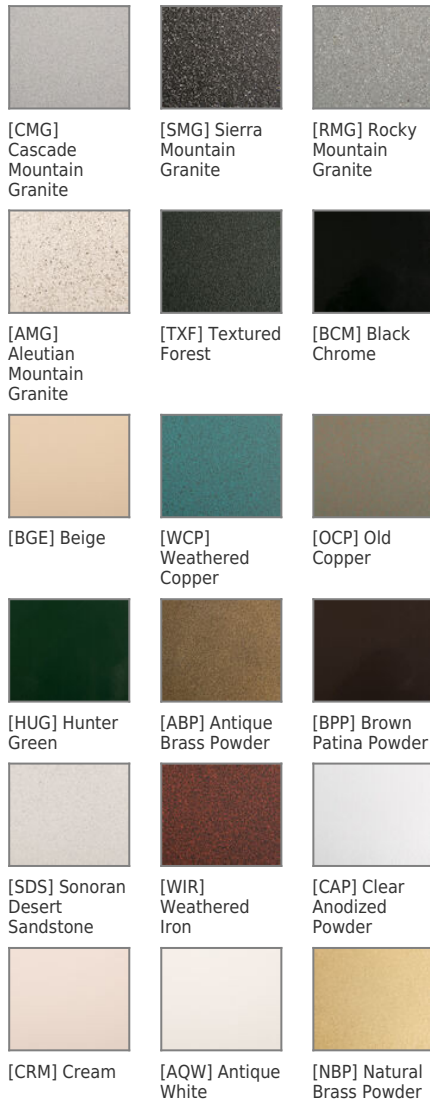

06 FINISHES

Standard Finishes

BLP, BZP, WHP, SAP, BLW, BZW, WHW, VER

Premium Finishes

CMG, SMG, RMG, AMG, TXF, BCM, BGE, WCP, OCP, HUG, ABP, BPP, SDS, WIR, CAP, CRM, AQW, NBP

Other - RAL

RAL

Other - Custom Color

Finish: Standard Finishes, Premium Finishes, Other - RAL, Other - Custom Color

Finish Detail: StarGuard, our 15-stage chromate-free process, cleans and conversion coats aluminum components prior to application of Class 'A' TGIC polyester powder coating. It is RoHS compliant.

Date Project Type

Finishes

STANDARD FINISHES

PREMIUM FINISHES

OTHER - RAL

[RAL] RAL Color

OTHER - CUSTOM COLOR

[CUS] Custom Color