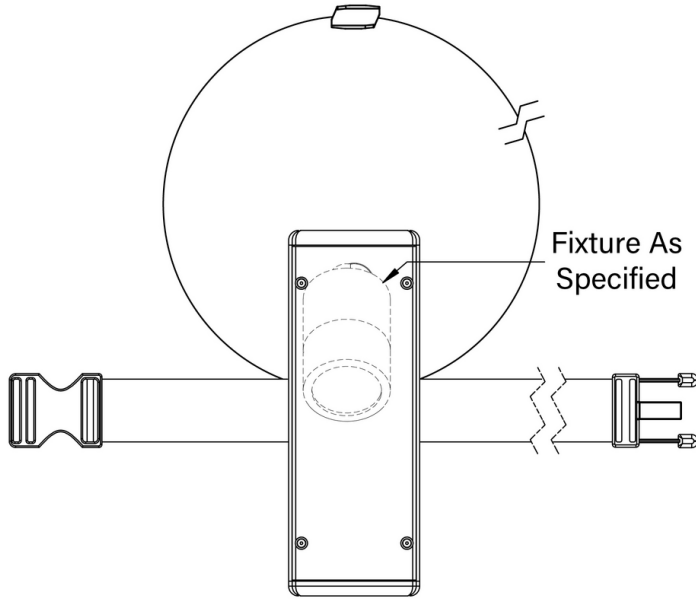

Universal Power Module PM2 - Tree Strap Mount - Custom - With Safety Cable - Single - Offset - Aluminum

Date

Project

Type

IP66

RoHS

[Downloads](#)

[Product Image](#)

Installation: Tree Strap mounting system facilitates non-invasive installation. Adjustable nylon strap is mold and mildew resistant and will not hinder tree growth. Stainless steel safety cable maintains UPM mounting when nylon strap is disengaged.