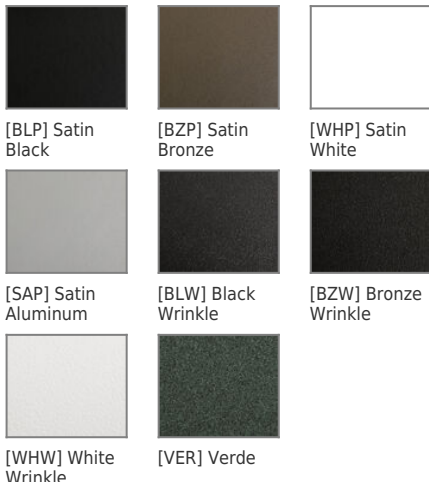

06 FINISHES

Standard Finishes

BLP, BZP, WHP, SAP, BLW, BZW, WHW, VER

Premium Finishes

CMG, SMG, RMG, AMG, TXF, BCM, BGE, WCP, OCP, HUG, ABP, BPP, SDS, WIR, CAP, CRM, AQW, NBP

Other - RAL

RAL

Other - Custom Color

Finish: Standard Finishes, Premium Finishes, Other - RAL, Other - Custom Color

Finish Detail: StarGuard, our 15-stage chromate-free process, cleans and conversion coats aluminum components prior to application of Class 'A' TGIC polyester powder coating. It is RoHS compliant.

Date Project Type

Finishes

STANDARD FINISHES

PREMIUM FINISHES

OTHER - RAL

[RAL] RAL Color

OTHER - CUSTOM COLOR

[CUS] Custom Color