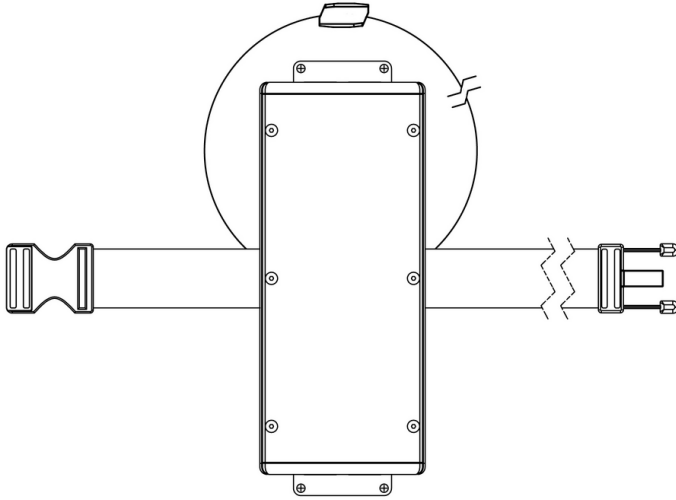

Driver Within Junction Box

Universal Power Module PM3 - Tree Strap Mount - 24" - With Safety Cable and Mounting Brackets - Remote Two Drivers - Aluminum

Date

Project

Type

Page: 1 of 5

IP66

RoHS

[Downloads](#)

[Product Image](#)