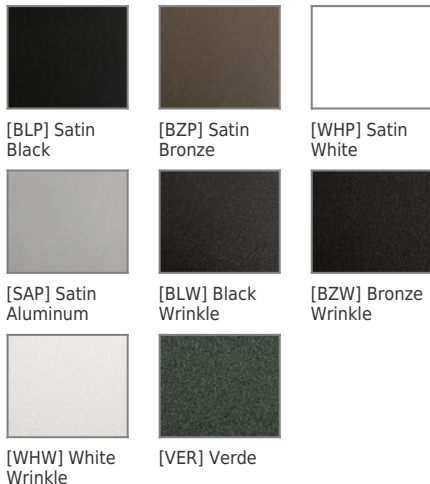

03 VERSION

SI - Single

04 MATERIAL

AL - Aluminum

06 FINISHES

Standard Finishes

BLP, BZP, WHP, SAP, BLW, BZW, WHW, VER

Premium Finishes

Finish: Standard Finishes, Premium Finishes, Other - RAL, Other - Custom Color

Finish Detail: StarGuard, our 15-stage chromate-free process, cleans and conversion coats aluminum components prior to application of Class 'A' TGIC polyester powder coating. It is RoHS compliant.

Date Project Type

Finishes

STANDARD FINISHES

PREMIUM FINISHES

OTHER - RAL

[RAL] RAL Color

OTHER - CUSTOM COLOR

[CUS] Custom Color