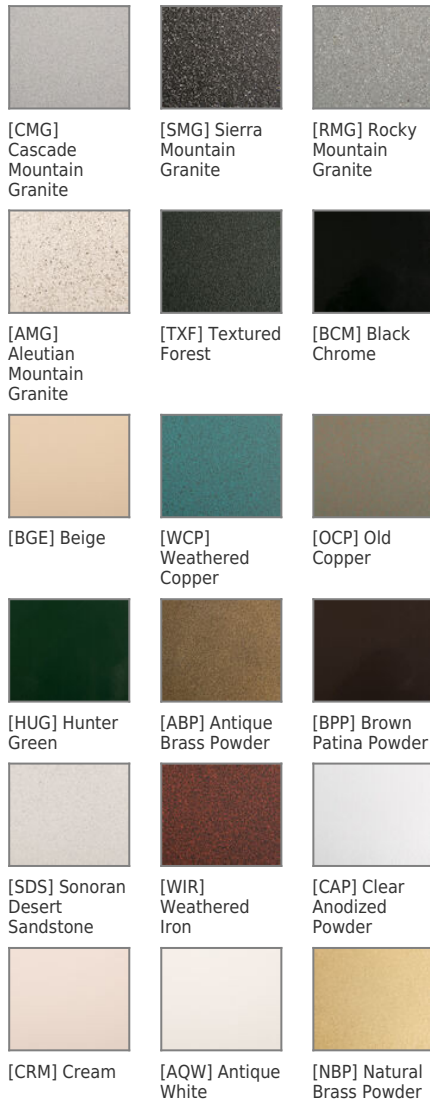

03 VERSION

SI - Single

04 MATERIAL

AL - Aluminum

06 FINISHES

Standard Finishes

BLP, BZP, WHP, SAP, BLW, BZW, WHW, VER

Premium Finishes

Finish: Standard Finishes, Premium Finishes, Other - RAL, Other - Custom Color

Finish Detail: StarGuard, our 15-stage chromate-free process, cleans and conversion coats aluminum components prior to application of Class 'A' TGIC polyester powder coating. It is RoHS compliant.

Date Project Type

Finishes

STANDARD FINISHES

PREMIUM FINISHES

OTHER - RAL

[RAL] RAL Color

OTHER - CUSTOM COLOR

[CUS] Custom Color