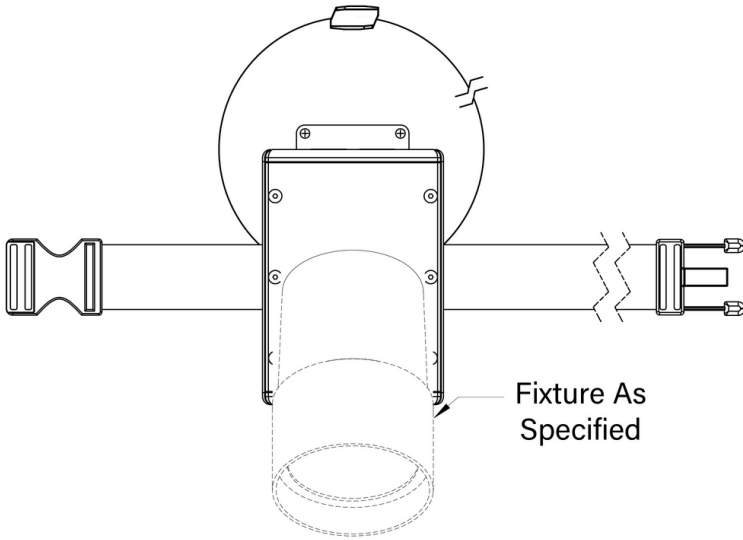

Tree Strap

Universal Power Module PM3 - Tree Strap Mount - 48" - With Safety Cable and Mounting Brackets - Single - Aluminum

Date

Project

Type

Page: 1 of 4

IP66

RoHS

[Downloads](#)

[Product Image](#)

Universal Power Module PM3 - Tree Strap Mount - 48" - With Safety Cable and Mounting Brackets - Single - Aluminum

Date Project Type

Configure

PM3 - **TS-48-MB -** **SI -** **AL -** **___ -**
 01 02 03 04 06

Universal Power Module PM3 - Tree Strap Mount - 48" - With Safety Cable and Mounting Brackets - Single - Aluminum

01 ACCESSORIES

PM3 - Universal Power Module PM3

02 MOUNT

TS-48-MB - Tree Strap Mount - 48" - With Safety Cable and Mounting Brackets