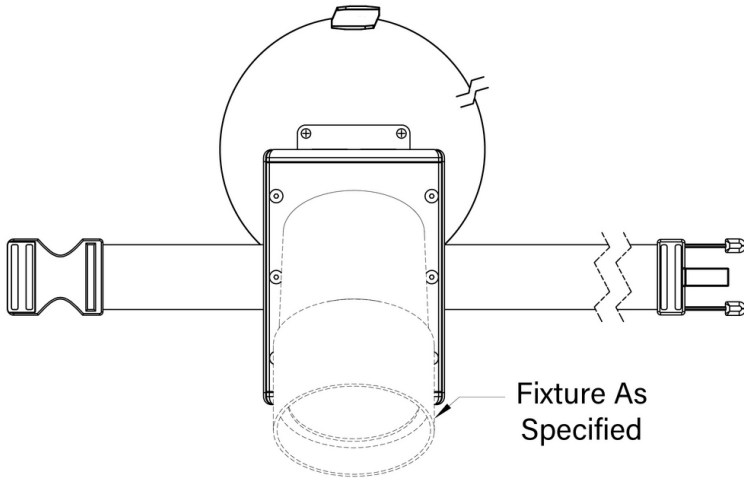

Universal Power Module PM3 - Tree Strap Mount - 48" - With Safety Cable and Mounting Brackets - Single - Offset - Aluminum

Date

Project

Type

IP66

RoHS

[Downloads](#)

[Product Image](#)

Universal Power Module PM3 - Tree Strap Mount - 48" - With Safety Cable and Mounting Brackets - Single - Offset - Aluminum

Date Project Type

Configure

PM3 - **TS-48-MB -** **SO -** **AL -** **___ -**
 01 02 03 04 06

Universal Power Module PM3 - Tree Strap Mount - 48" - With Safety Cable and Mounting Brackets - Single - Offset - Aluminum

01 ACCESSORIES

PM3 - Universal Power Module PM3

02 MOUNT

TS-48-MB - Tree Strap Mount - 48" - With Safety Cable and Mounting Brackets