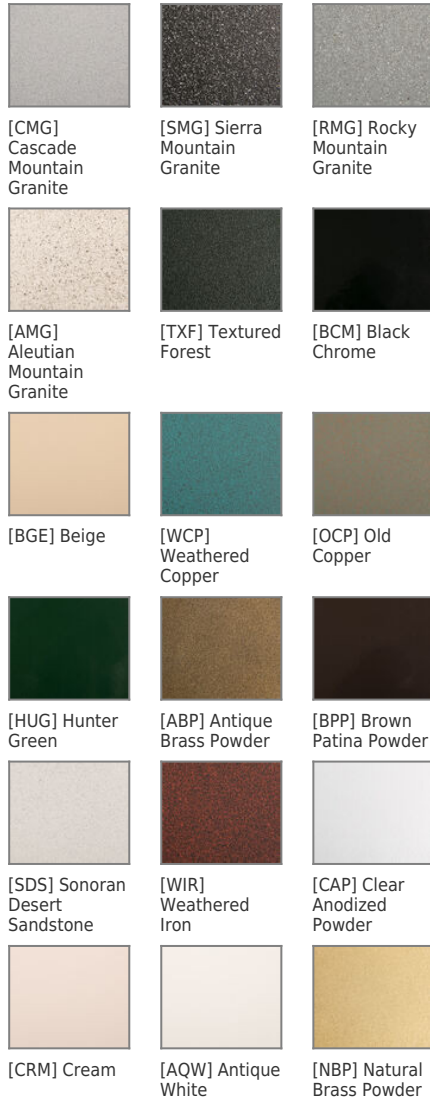

03 VERSION

SO - Single - Offset

04 MATERIAL

AL - Aluminum

06 FINISHES

Standard Finishes

BLP, BZP, WHP, SAP, BLW, BZW, WHW, VER

Premium Finishes

Finish: Standard Finishes, Premium Finishes, Other - RAL, Other - Custom Color

Finish Detail: StarGuard, our 15-stage chromate-free process, cleans and conversion coats aluminum components prior to application of Class 'A' TGIC polyester powder coating. It is RoHS compliant.

Date Project Type

Finishes

STANDARD FINISHES

PREMIUM FINISHES

OTHER - RAL

[RAL] RAL Color

OTHER - CUSTOM COLOR

[CUS] Custom Color