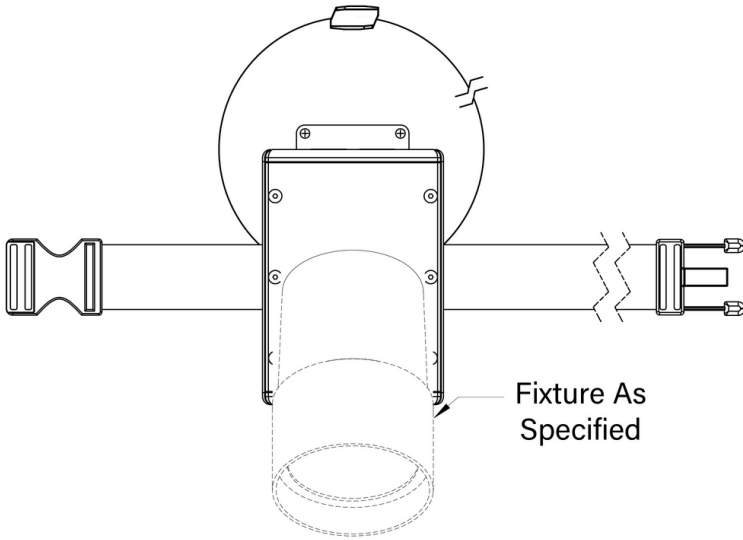

Universal Power Module PM3 - Tree Strap Mount - Custom - With Safety Cable and Mounting Brackets - Single - Aluminum

Date

Project

Type

IP66

RoHS

[Downloads](#)

[Product Image](#)