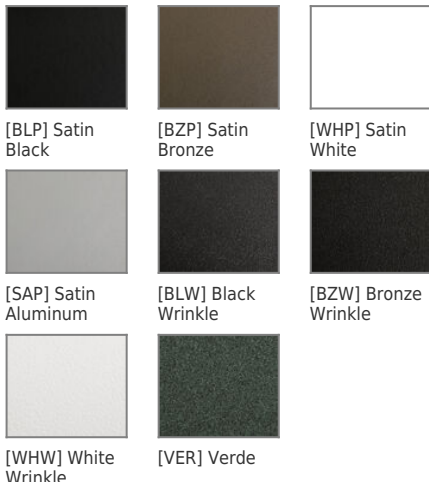

03 VERSION

SI - Single

04 MATERIAL

AL - Aluminum

06 FINISHES

Standard Finishes

BLP, BZP, WHP, SAP, BLW, BZW, WHW, VER

Premium Finishes

Finish: Standard Finishes, Premium Finishes, Other - RAL, Other - Custom Color

Finish Detail: StarGuard, our 15-stage chromate-free process, cleans and conversion coats aluminum components prior to application of Class 'A' TGIC polyester powder coating. It is RoHS compliant.

Date Project Type

Finishes

STANDARD FINISHES

PREMIUM FINISHES

OTHER - RAL

[RAL] RAL Color

OTHER - CUSTOM COLOR

[CUS] Custom Color