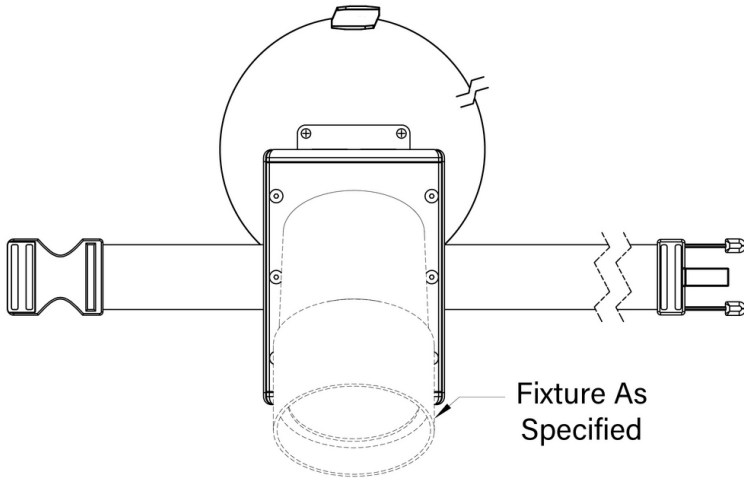

Universal Power Module PM3 - Tree Strap Mount - Custom - With Safety Cable and Mounting Brackets - Single - Offset - Aluminum

Date

Project

Type

IP66

RoHS

[Downloads](#)

[Product Image](#)