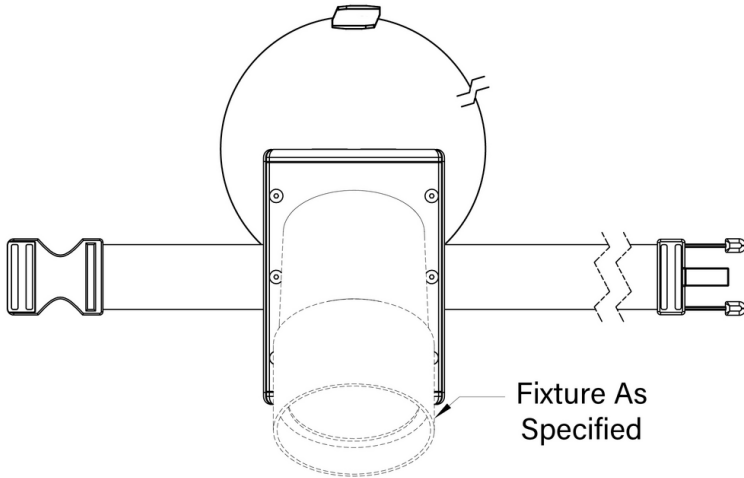

Tree Strap

Universal Power Module PM3 - Tree Strap Mount - Custom - With Safety Cable - Single - Offset - Aluminum

Date

Project

Type

Page: 1 of 4

IP66

RoHS

[Downloads](#)

[Product Image](#)

Universal Power Module PM3 - Tree Strap Mount - Custom - With Safety Cable - Single - Offset - Aluminum

Date Project Type

Configure

PM3 - 01 **TS-CS -** 02 **SO -** 03 **AL -** 04 **___ -** 06