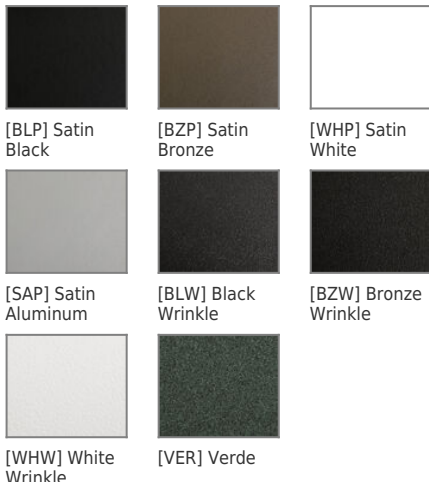

03 VERSION

SO - Single - Offset

04 MATERIAL

AL - Aluminum

06 FINISHES

Standard Finishes

BLP, BZP, WHP, SAP, BLW, BZW, WHW, VER

Premium Finishes

Finish: Standard Finishes, Premium Finishes, Other - RAL, Other - Custom Color

Finish Detail: StarGuard, our 15-stage chromate-free process, cleans and conversion coats aluminum components prior to application of Class 'A' TGIC polyester powder coating. It is RoHS compliant.

Date Project Type

Finishes

STANDARD FINISHES

PREMIUM FINISHES

OTHER - RAL

[RAL] RAL Color

OTHER - CUSTOM COLOR

[CUS] Custom Color