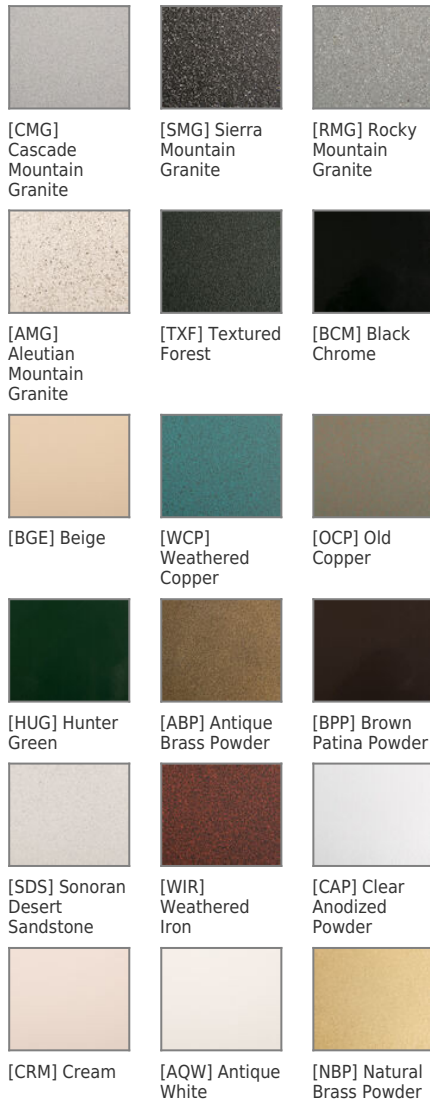

03 VERSION

SO - Single - Offset

04 MATERIAL

AL - Aluminum

06 FINISHES

Standard Finishes

BLP, BZP, WHP, SAP, BLW, BZW, WHW, VER

Premium Finishes

Finish: Standard Finishes, Premium Finishes, Other - RAL, Other - Custom Color

Finish Detail: StarGuard, our 15-stage chromate-free process, cleans and conversion coats aluminum components prior to application of Class 'A' TGIC polyester powder coating. It is RoHS compliant.

Date Project Type

Finishes

STANDARD FINISHES

PREMIUM FINISHES

OTHER - RAL

[RAL] RAL Color

OTHER - CUSTOM COLOR

[CUS] Custom Color